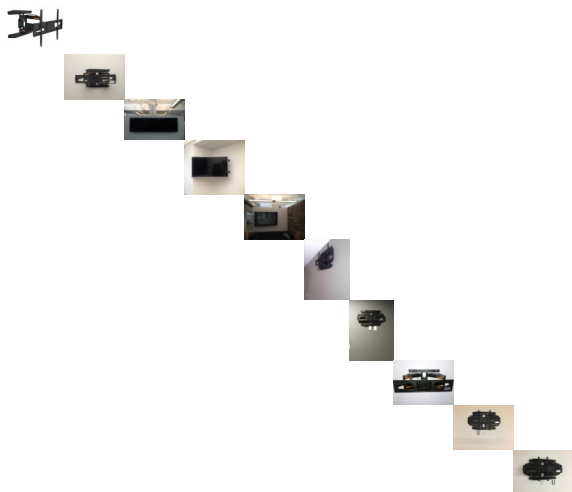

TV Mount Bracket 37

CC-TVMT-70BK

Rating: Not Rated Yet
24 h

[Ask a question about this product](#)

Description

This is one of the most versatile brackets with dual articulating arms. Its mounting plate can swivel 90 degrees, tilt from -15 (upward) to +

15(downward), and extend up to 25 inch (630mm) from the wall. It is perfect for corner mounting. The bracket is for 37 to 70 inch screen size up to 165lbs (75Kg). Hardware is included for wood studs or concrete wall mounting. This model is available in black color only * For 37-70 inch screen

Note: Supported screen size is provided as a reference only. Please check bracket dimensions above, and make sure overall bracket size does not exceed TV.

* Tilt: -15 ~ +15 degree

* Swivel : 60 degree

* Load Capacity: 165lbs (75kg)

* Universal mounting pattern

* Max. hole pattern 30" x 19" (760 x 480mm)

* TV to wall: 5.3" to 25" (135 to 630mm)

* Design and construction:

Solid toughened steel construction

Durable scratch resistant finish in black