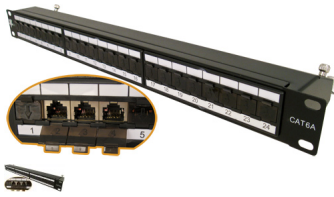

## Vertical Cable CAT6A 24 Port Shielded Patch Panel

042-C6A/24

Rating: Not Rated Yet

24 h  
★★★★★

[Ask a question about this product](#)

Manufacturer [Vertical Cable](#)

### Description

- Shielded to protect against EMI, RFI
- 19" Rack Mountable
- High Impact Patch Panel
- Tough Black Painted Finish
- Number Labeled for Easy Identification
- 568A & 568B Wiring Color Codes
- Krone Type Terminals (22-26AWG)
- UL Listed, RoHS Compliant